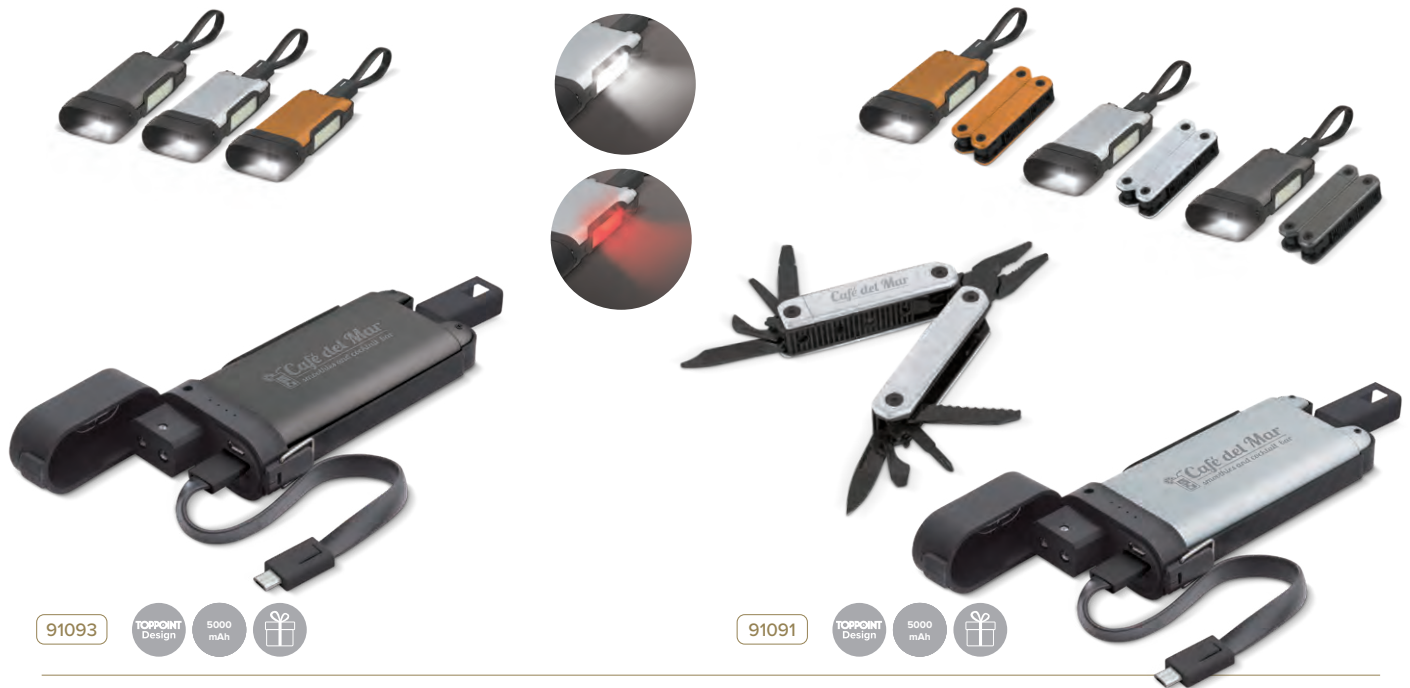

91093

TOPPOINT
Design

5000
mAh

91091

TOPPOINT
Design

5000
mAh