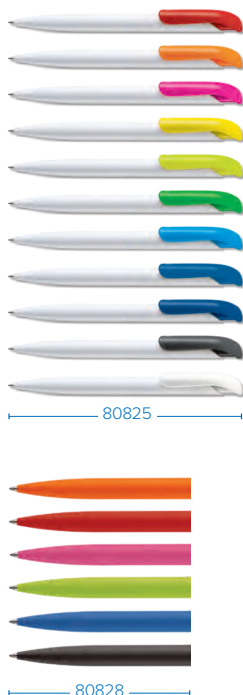

NEW BALLPEN  
ATLAS

AVAILABLE FROM  
**APRIL 2021**

80825

80828

80825

80828

80826

80827