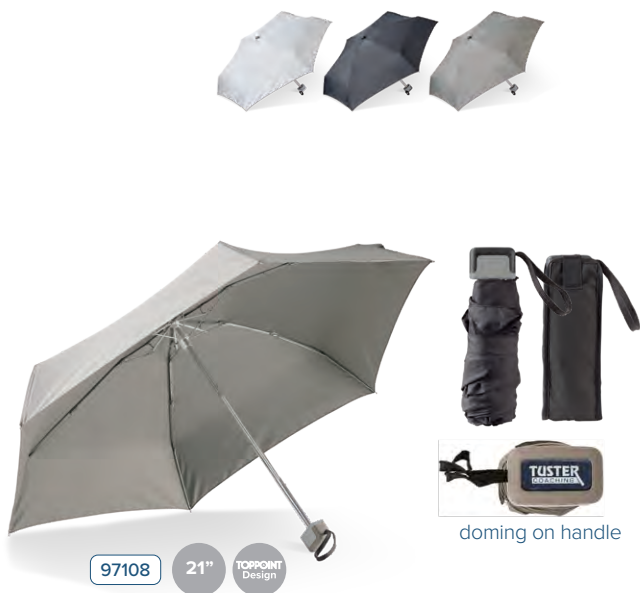

97108 21" TOPPOINT Design

doming on handle